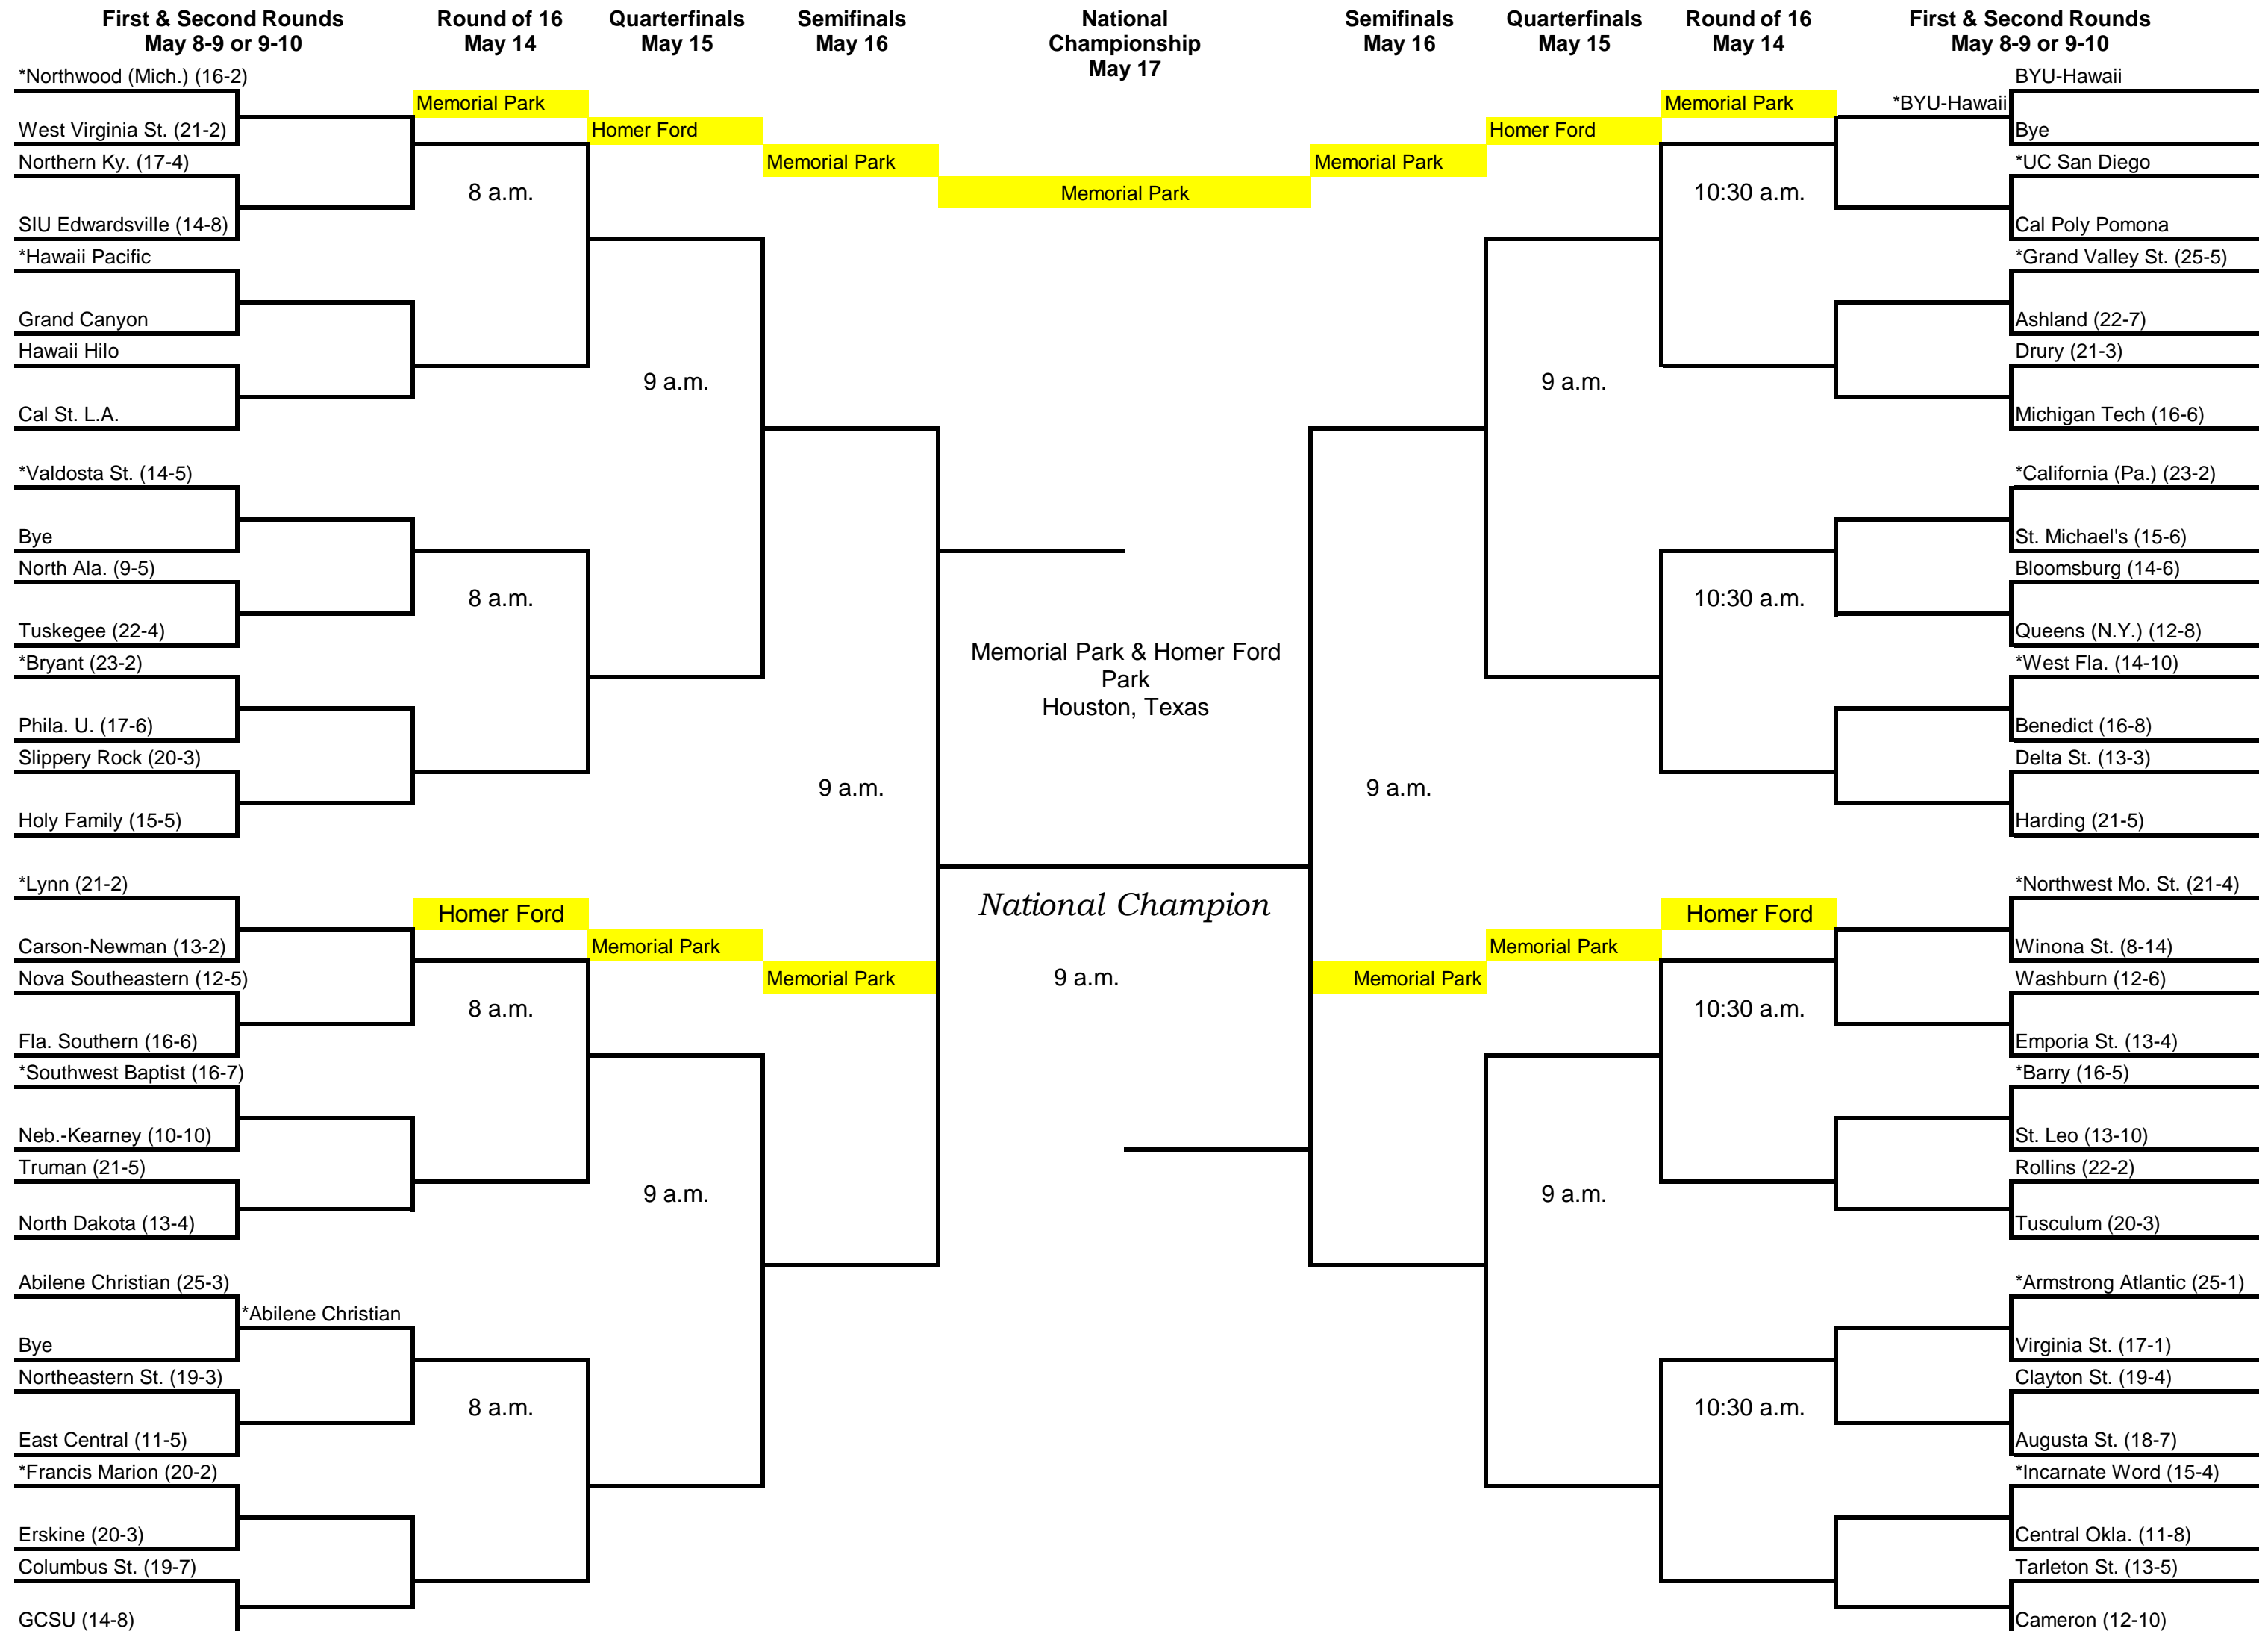

# 2008 NCAA Division II Women's TENNIS CHAMPIONSHIPS

Event: Team Championship

Hosted by:  
Harris County Sports Authority  
& Rice University

\*Denotes host institution.